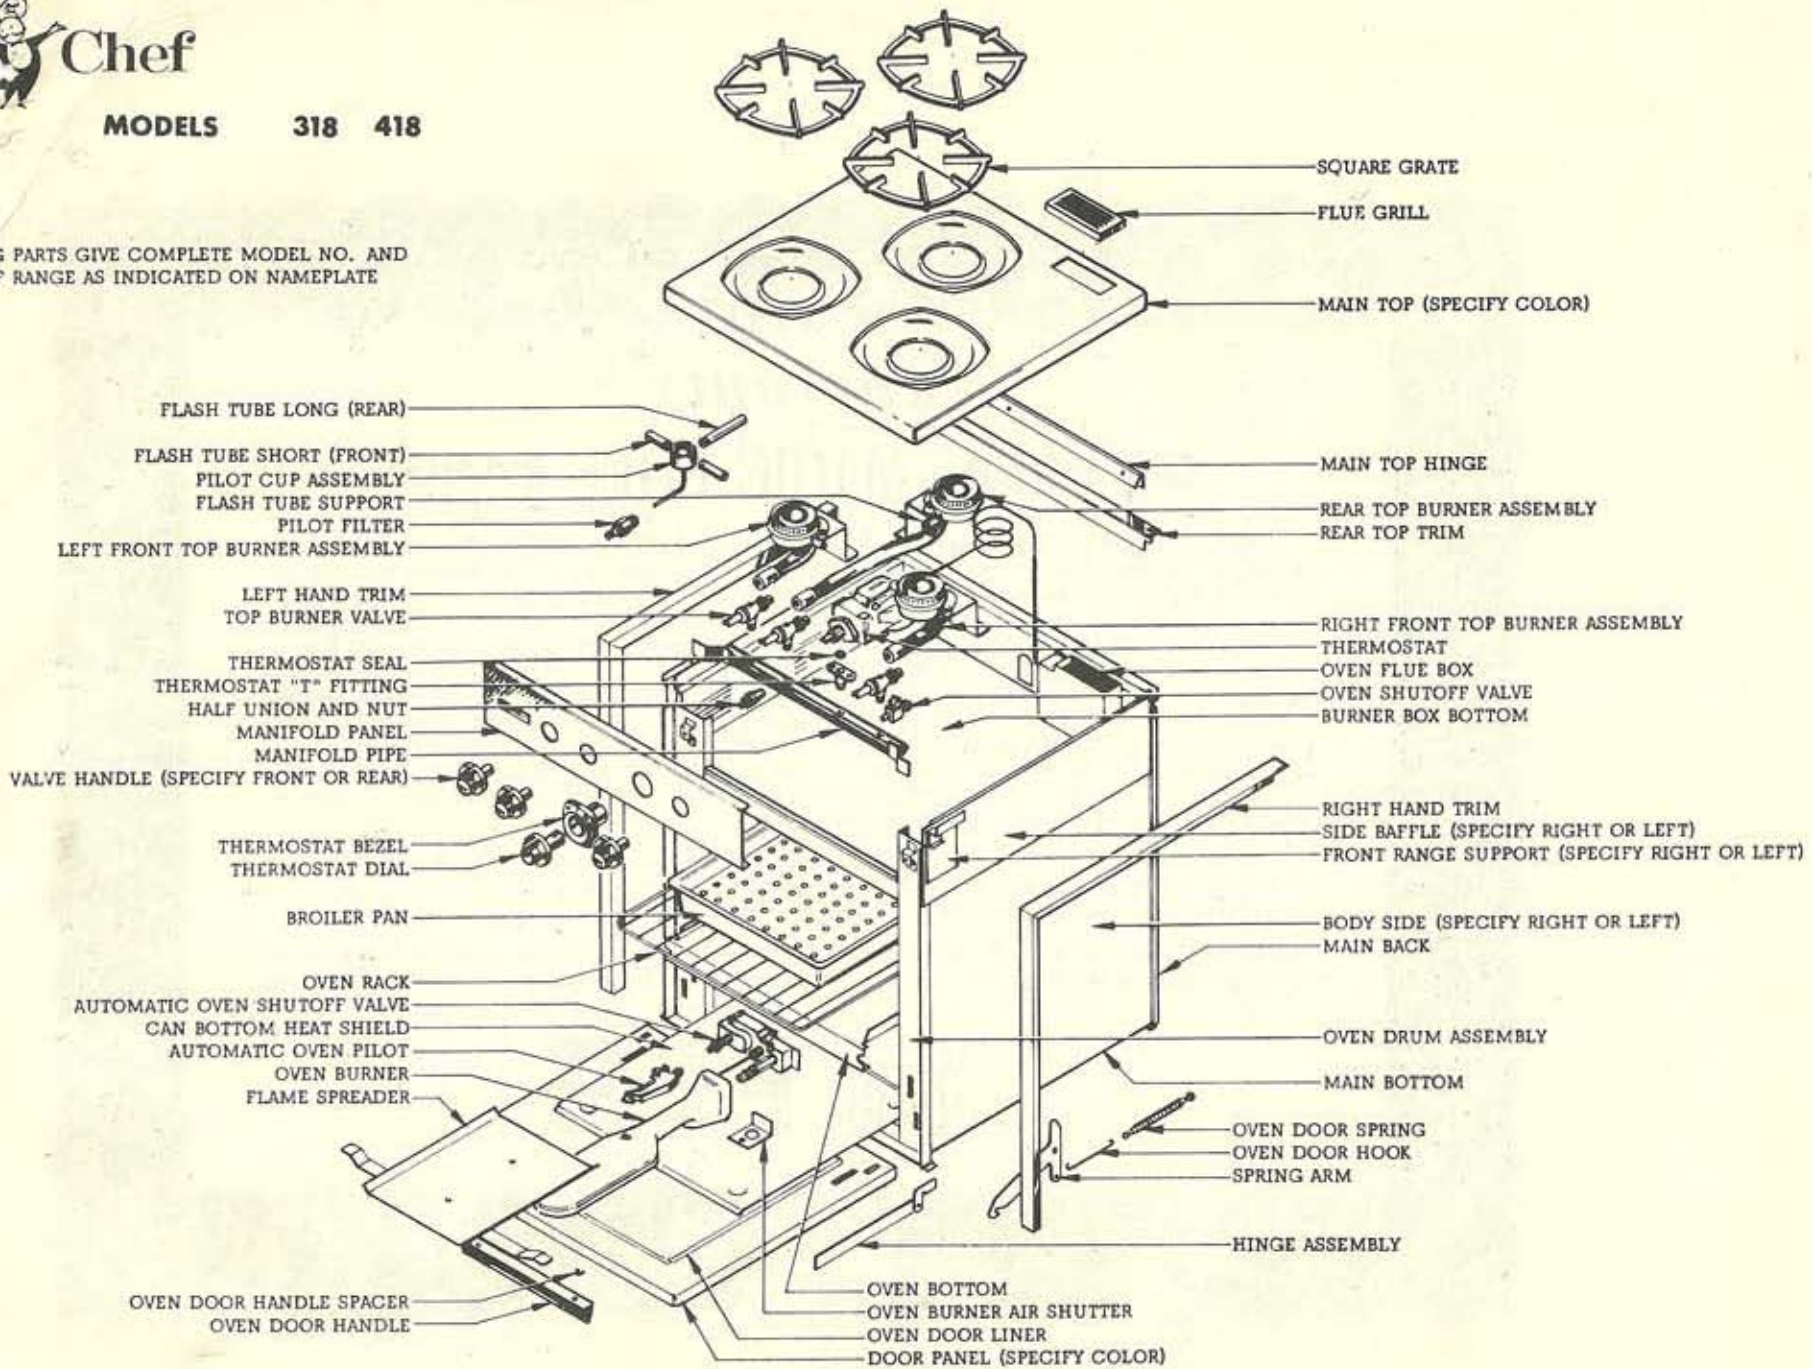

WHEN ORDERING PARTS GIVE COMPLETE MODEL NO. AND SERIAL NO. OF RANGE AS INDICATED ON NAMEPLATE

SERVICE DEPARTMENT
 MAGIC CHEF, INC., PAN-PACIFIC DIVISION
 5116 Trigg Street, Los Angeles 22, California
 Phone: 269-2146